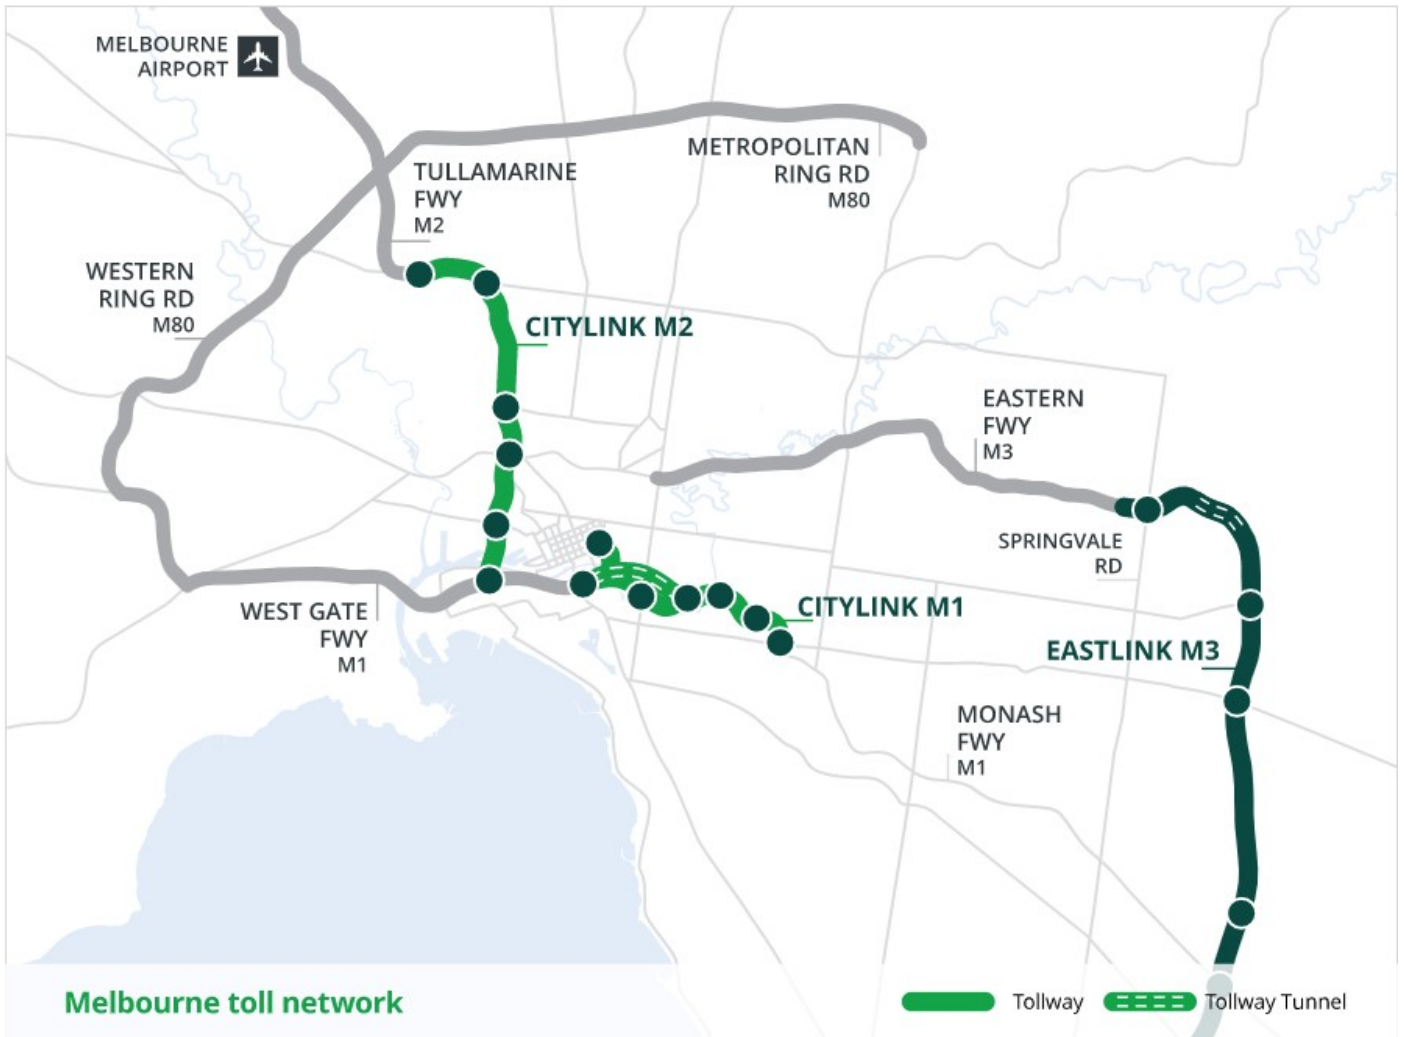

Australia Toll Roads

Queensland

- Airportlink M7
- Clem7
- Gateway Motorway
- Go Between Bridge
- Legacy Way
- Logan Motorway
- Toowoomba Bypass

Source: [linkt.com.au https://www.linkt.com.au/brisbane/using-toll-roads/about-brisbane-toll-roads](https://www.linkt.com.au/brisbane/using-toll-roads/about-brisbane-toll-roads)

New South Wales

- Cross City Tunnel
- Eastern Distributor
- Hills M2
- Lane Cove Tunnel
- Military Road E-Ramp
- M5 South-West Motorway
- Sydney Harbour Bridge & Tunnel
- WestConnex M4
- Westlink M7

Source: [linkt.com.au https://www.linkt.com.au/sydney/using-toll-roads/about-sydney-toll-roads](https://www.linkt.com.au/sydney/using-toll-roads/about-sydney-toll-roads)

Victoria

- Eastlink
- Citylink

Source: [linkt.com.au](https://www.linkt.com.au/melbourne/using-toll-roads/about-melbourne-toll-roads), <https://www.linkt.com.au/melbourne/using-toll-roads/about-melbourne-toll-roads>