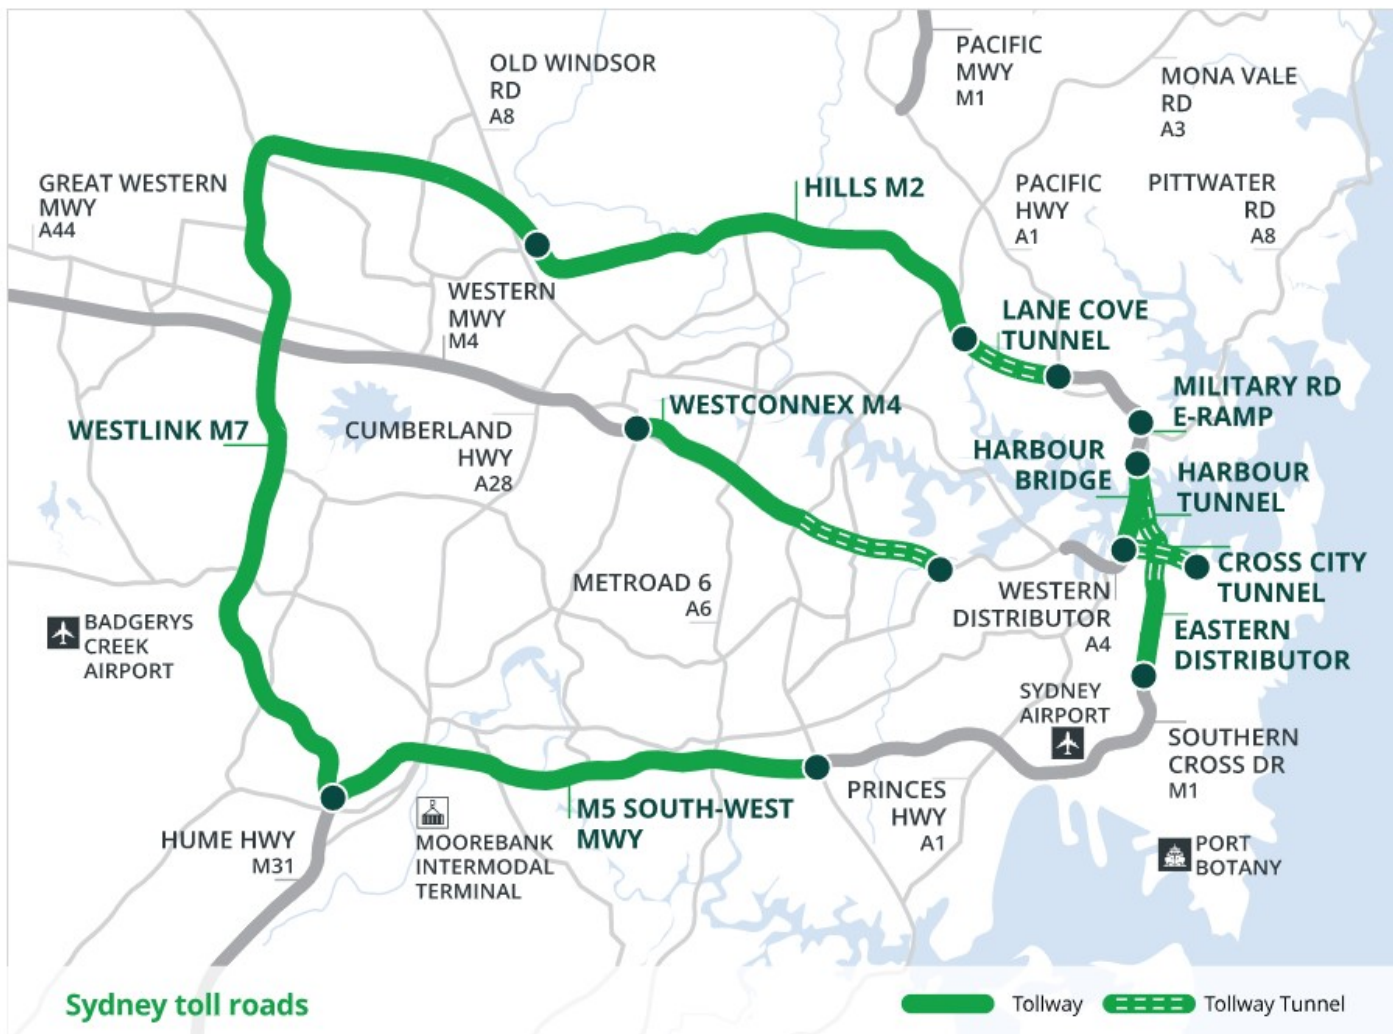

Australia Toll Roads

Queensland

- Airportlink M7
- Clem7
- Gateway Motorway
- Go Between Bridge
- Legacy Way
- Logan Motorway
- Toowoomba Bypass

Source: [linkt.com.au https://www.linkt.com.au/brisbane/using-toll-roads/about-brisbane-toll-roads](https://www.linkt.com.au/brisbane/using-toll-roads/about-brisbane-toll-roads)

New South Wales

- Cross City Tunnel
- Eastern Distributor
- Hills M2
- Lane Cove Tunnel
- Military Road E-Ramp
- M5 South-West Motorway
- Sydney Harbour Bridge & Tunnel
- WestConnex M4
- Westlink M7

Source: [linkt.com.au https://www.linkt.com.au/sydney/using-toll-roads/about-sydney-toll-roads](https://www.linkt.com.au/sydney/using-toll-roads/about-sydney-toll-roads)

Victoria

- Eastlink
- Citylink

Source: [linkt.com.au](https://www.linkt.com.au/melbourne/using-toll-roads/about-melbourne-toll-roads), <https://www.linkt.com.au/melbourne/using-toll-roads/about-melbourne-toll-roads>