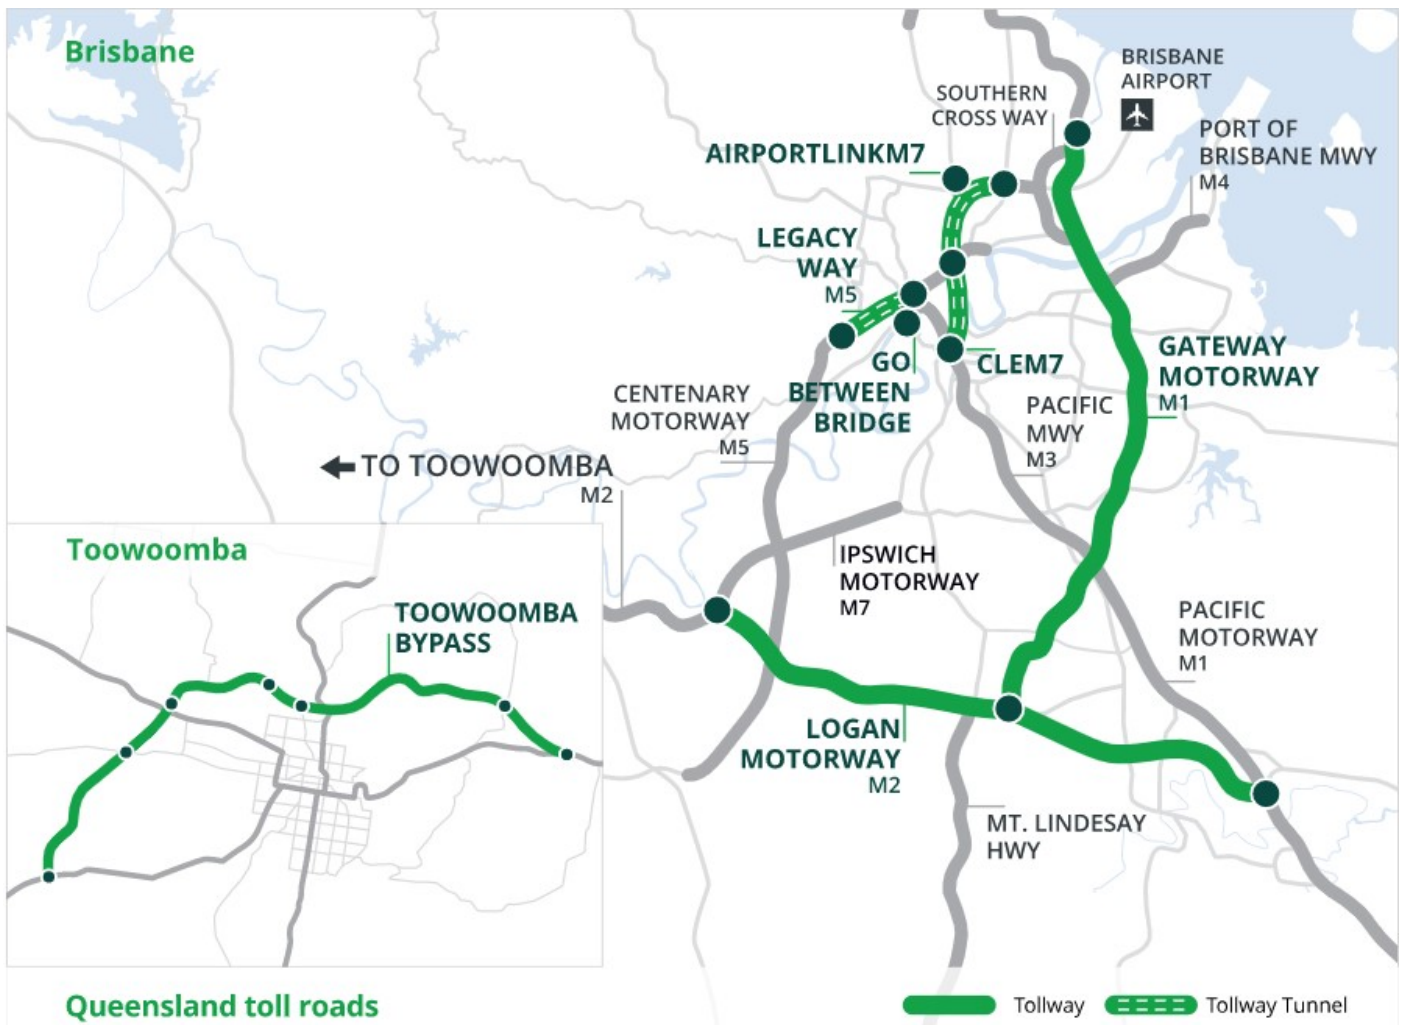

Australia Toll Roads

Queensland

- Airportlink M7
- Clem7
- Gateway Motorway
- Go Between Bridge
- Legacy Way
- Logan Motorway
- Toowoomba Bypass

Source: [linkt.com.au https://www.linkt.com.au/brisbane/using-toll-roads/about-brisbane-toll-roads](https://www.linkt.com.au/brisbane/using-toll-roads/about-brisbane-toll-roads)

New South Wales

- Cross City Tunnel
- Eastern Distributor
- Hills M2
- Lane Cove Tunnel
- Military Road E-Ramp
- M5 South-West Motorway
- Sydney Harbour Bridge & Tunnel
- WestConnex M4
- Westlink M7

Source: [linkt.com.au https://www.linkt.com.au/sydney/using-toll-roads/about-sydney-toll-roads](https://www.linkt.com.au/sydney/using-toll-roads/about-sydney-toll-roads)

Victoria

- Eastlink
- Citylink

Source: [linkt.com.au](https://www.linkt.com.au/melbourne/using-toll-roads/about-melbourne-toll-roads), <https://www.linkt.com.au/melbourne/using-toll-roads/about-melbourne-toll-roads>